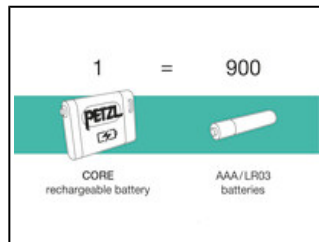

The entire lifespan of a CORE rechargeable battery is equivalent to that of 900 standard batteries.